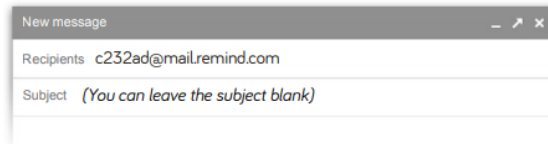

Codigos:

Remind

Maestra de Salon Hogar-
Lisette Burgos
Código: @c232ad

L. Burgos would like you to join First
grade B!

Download the Remind app. It's free!
Enter the class code **@c232ad** !

Download the app

Or to receive messages via email, send
an email to **c232ad@mail.remind.com**.
To unsubscribe, reply with 'unsubscribe' in
the subject line.